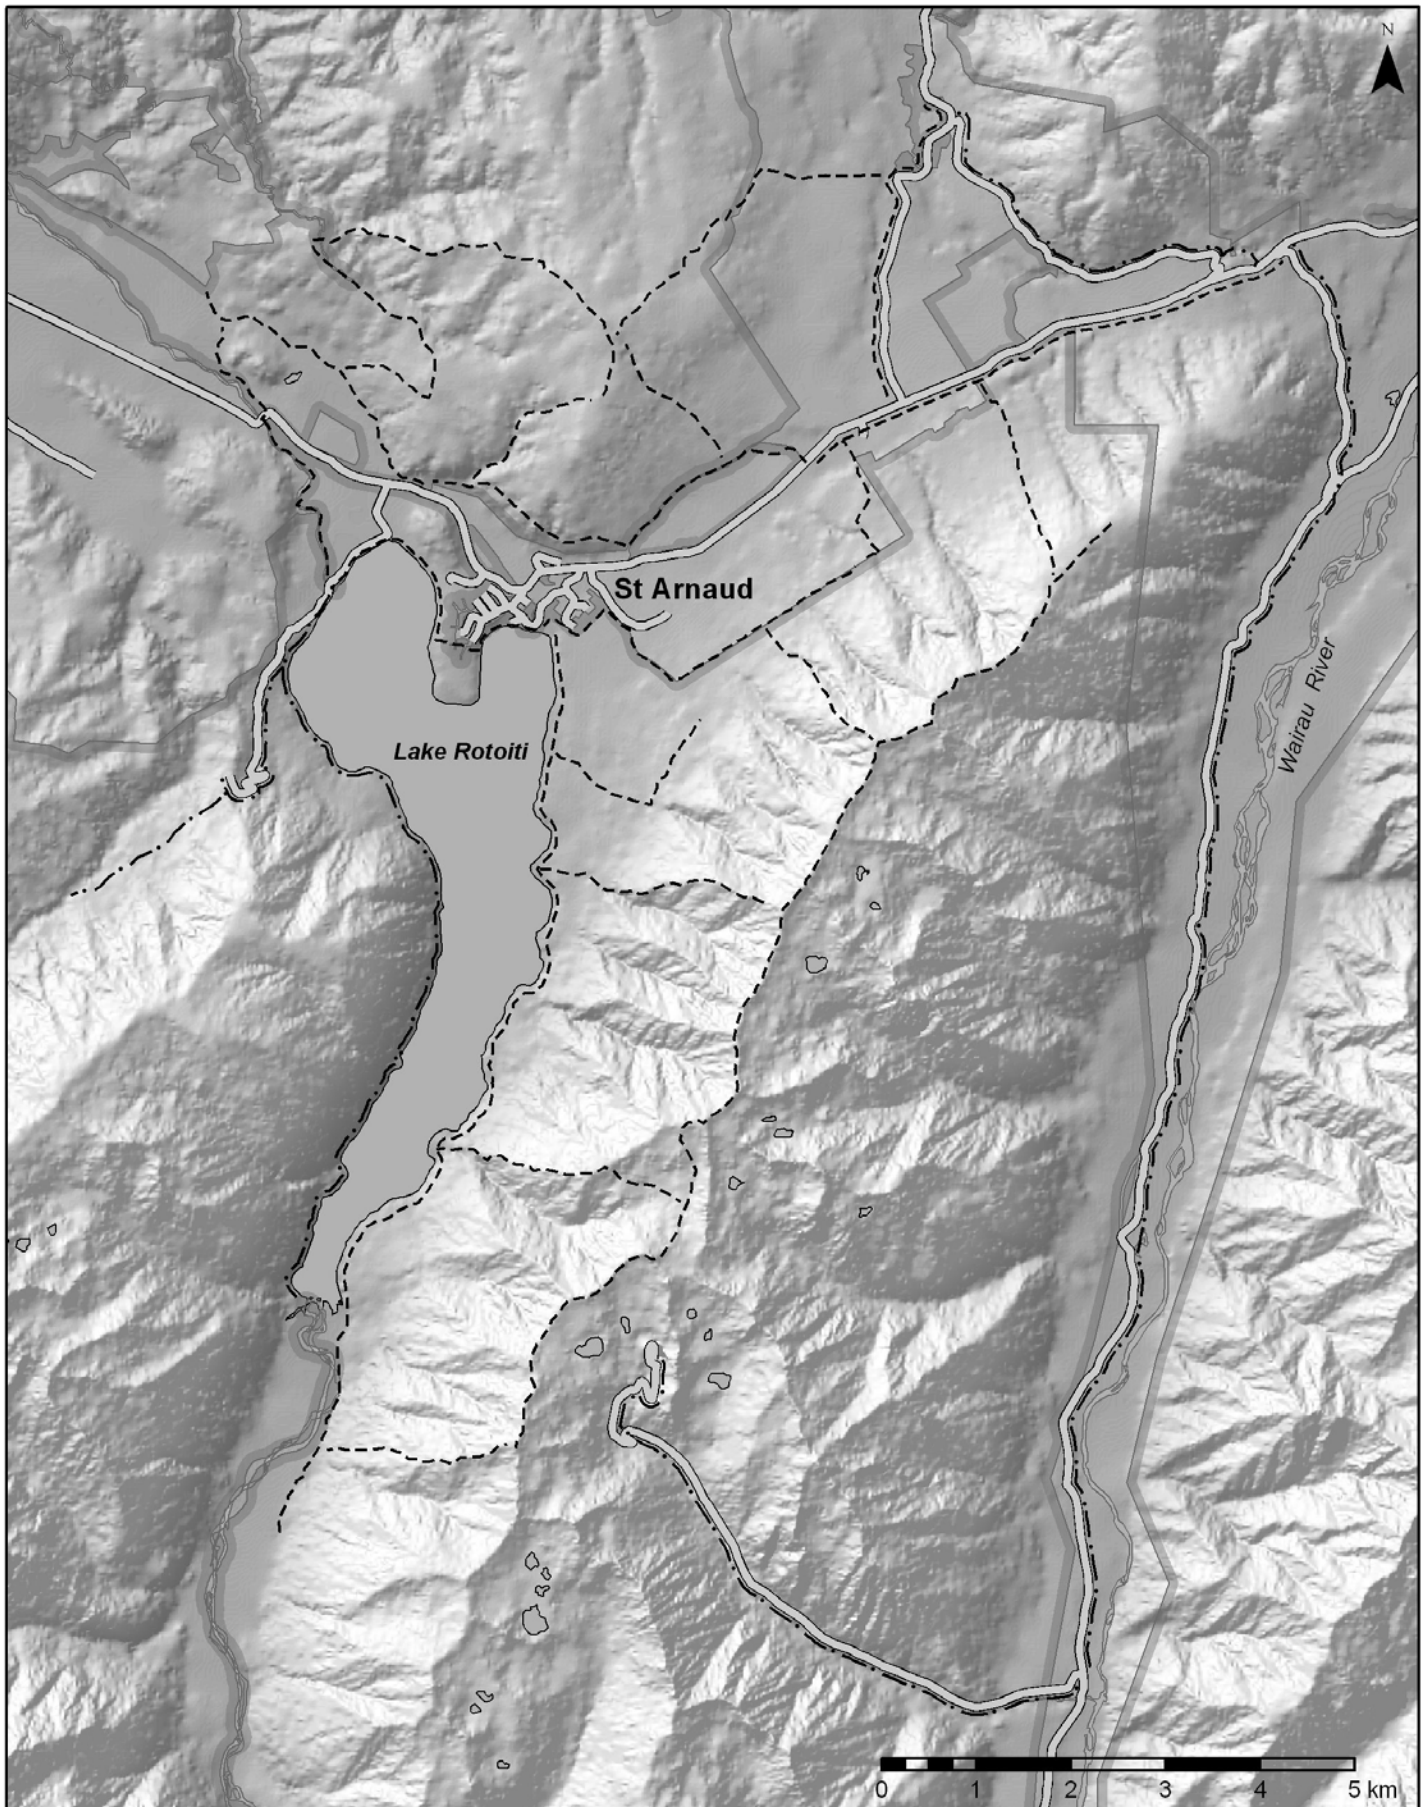

# Stoat trapping lines

Rotoiti Nature Recovery Project and Friends of Rotoiti @ June 2011

— · — Friends of Rotoiti mustelid line

----- RNRP mustelid line

—— Road

□ Public Conservation Land